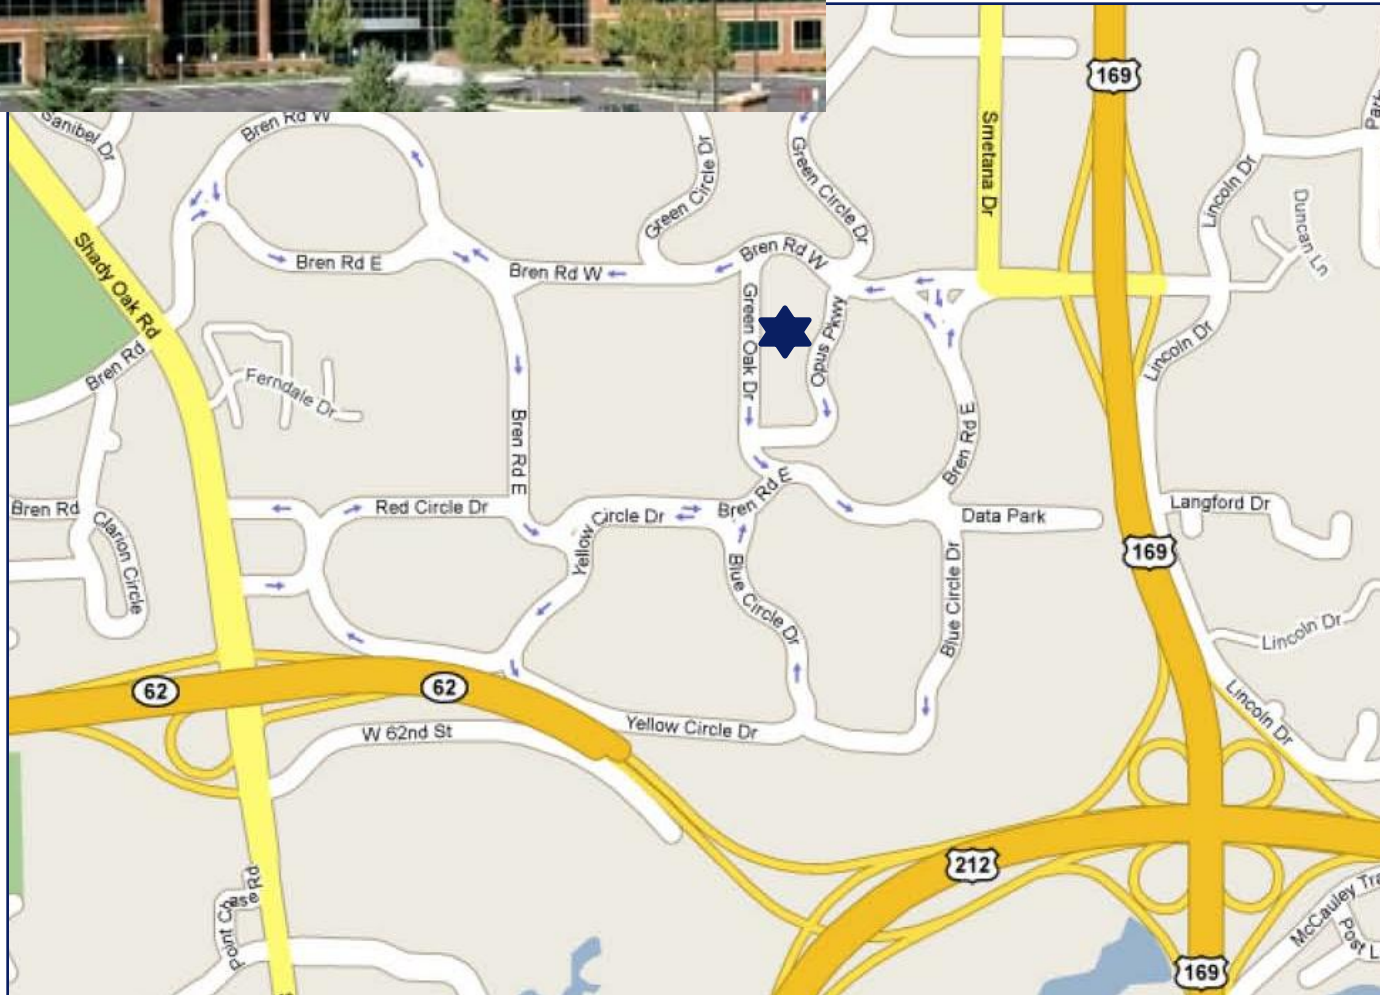

DIRECTIONS TO GVG CAPITAL GROUP MINNETONKA, MN

Address:

5850 Opus Parkway
Suite 114
Minnetonka, MN 55343

From Hwy 169 S:

- Take Bren Road exit
- Go Left after ramp
- Go through 2 stop lights
- Take Left on Opus Parkway (same as left for Marriott)
- Take first Right - 5850 parking lot

From Hwy 169 N:

- Take Bren Road exit
- Go Right after ramp
- Go through 1 stop light
- Take Left on Opus Parkway (same as left for Marriott)
- Take first Right - 5850 parking lot

From Minneapolis/St. Paul International Airport:

- Take 494 W to Hwy 169
- Go North on Hwy 169
- Follow directions from Hwy 169 S